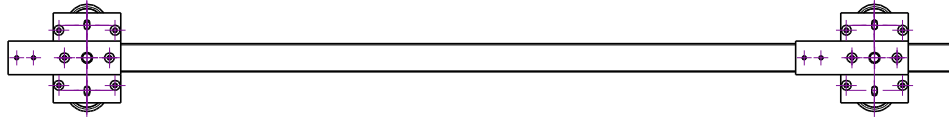

REVISIONS

REV	DESCRIPTION	DATE	APPROVED

Drawn by:
Bruce Milligan
322 Blossom Ln
Albany, OR. 97321
www.SwitchCrafters.com

SIZE A	FSCM NO.	DWG NO.	REV
Title: Roller Guide Strut Assembly			SHEET