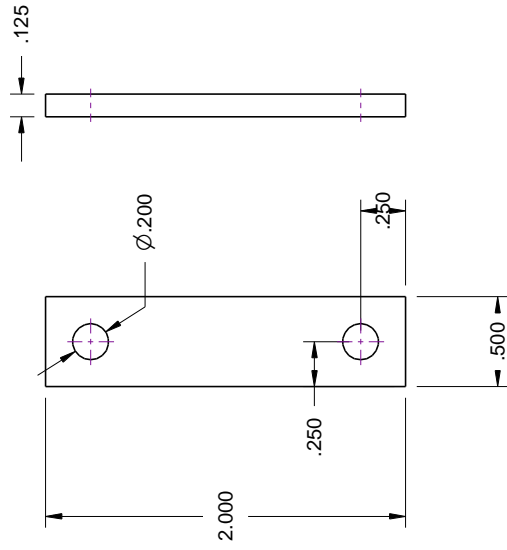

REVISIONS

REV	DESCRIPTION	DATE	APPROVED

Drawn by:  
Bruce Milligan

SwitchCrafters  
322 Blossom Ln  
Albany, OR. 97321  
www.SwitchCrafters.com

SIZE <b>A</b>	FSCM NO.	DWG NO.	REV
Title:			SHEET